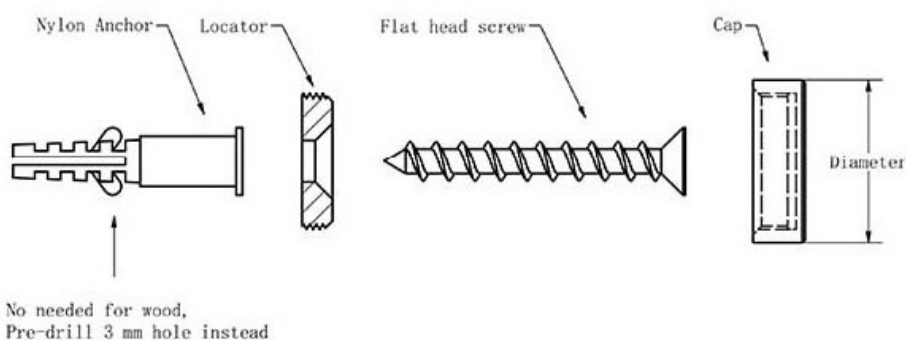

## Description:

Brass Mirror Cap ø15mm, Satin Silver, W/Locator,Screw & Wall Plug

## Item number:

22.05.132-0

Units	Box	Carton	HS Code	Barcode
Pcs.	4	100	8302420099	
				5704866513579

Diameter	Cap Thickness	Locator Size	Bottom Hole Size
15mm	6mm	D12*L3.5mm	5mm